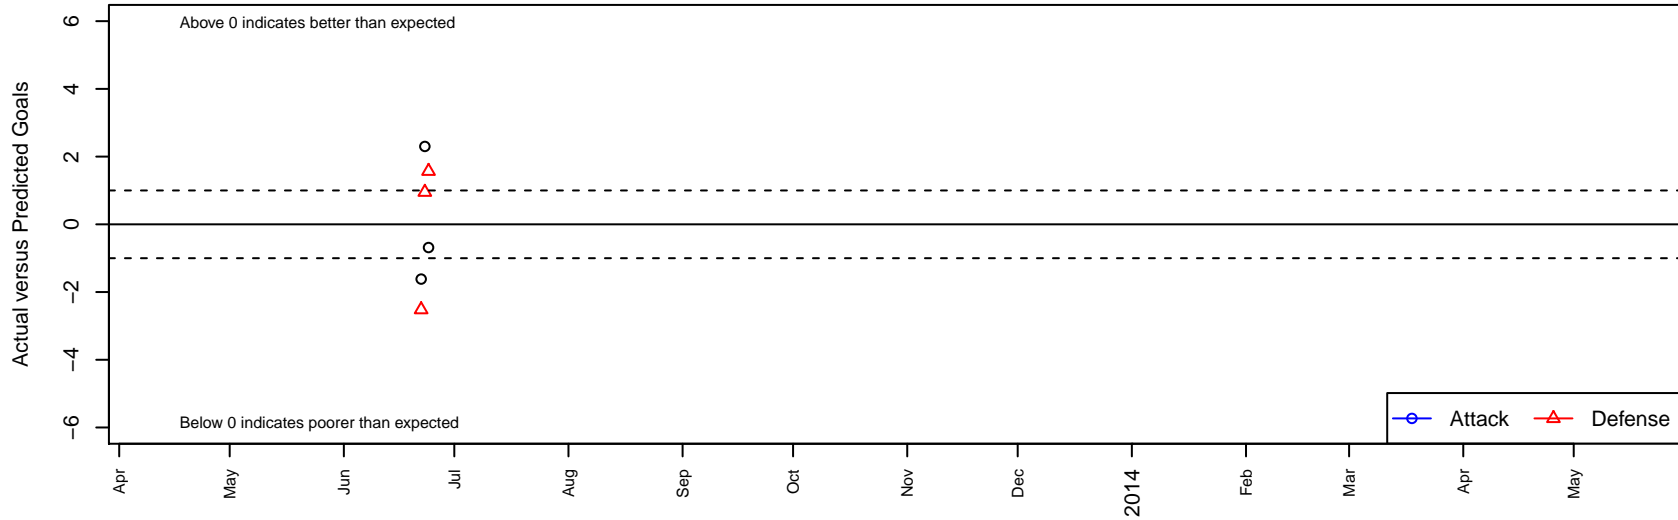

FC Missoula Blue B95

FC Missoula
 Missoula, MT
 B95 total strength=1724
 attack=47.56 defense=12.68
 alt names used:
 FC Missoula Blue
 FC MISSOULA BLUE

Venues played:
 US Club Regionals Premier U17

FC Missoula Blue B95
 Dots are actual minus expected GF (blue circles) and GA (red triangles).
 Blue line is smoothed change in attack strength. Red is smoothed change in defense strength.